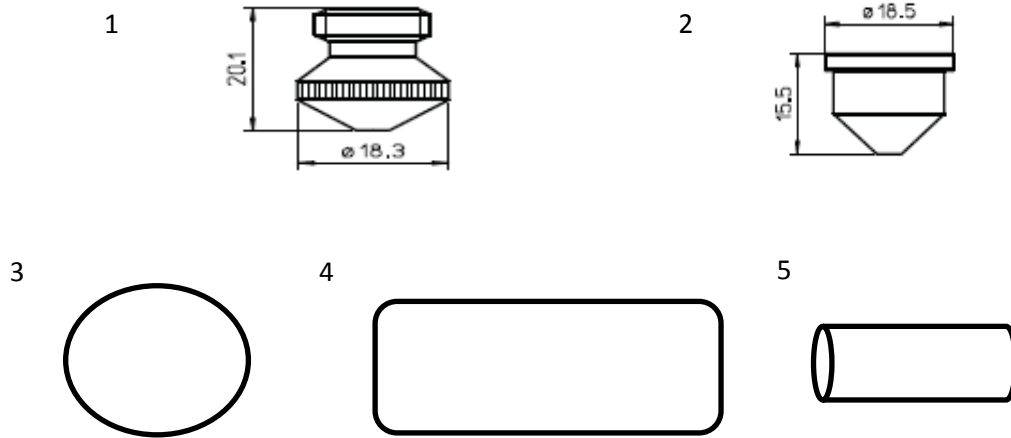

FMS COMPLETE CONSUMABLES PRODUCT LIST

LASER LAB

#	DESCRIPTION AND AVAILABLE SIZES	NOTES
1	NOZZLE 0.5MM, 1.0, 1.2, 1.5, 1.8, 2.0, 2.8	SOLD INDIVIDUALLY
2	NOZZLE 1.0MM, 1.2, 1.4, 1.7, 2.0, 2.4, 3.0	SOLD INDIVIDUALLY
3	LENS AND OTHER OPTICS - PLEASE CONTACT US FOR PRICES AND AVAILABILITY	
4	CLEANING PAPER FOR OPTICS (50)	SOLD INDIVIDUALLY
4	EZ WIPES - 24 PACK	SOLD INDIVIDUALLY
5	SIMICHROME LENS POLISH (TUBE 1.76OZ)	SOLD INDIVIDUALLY