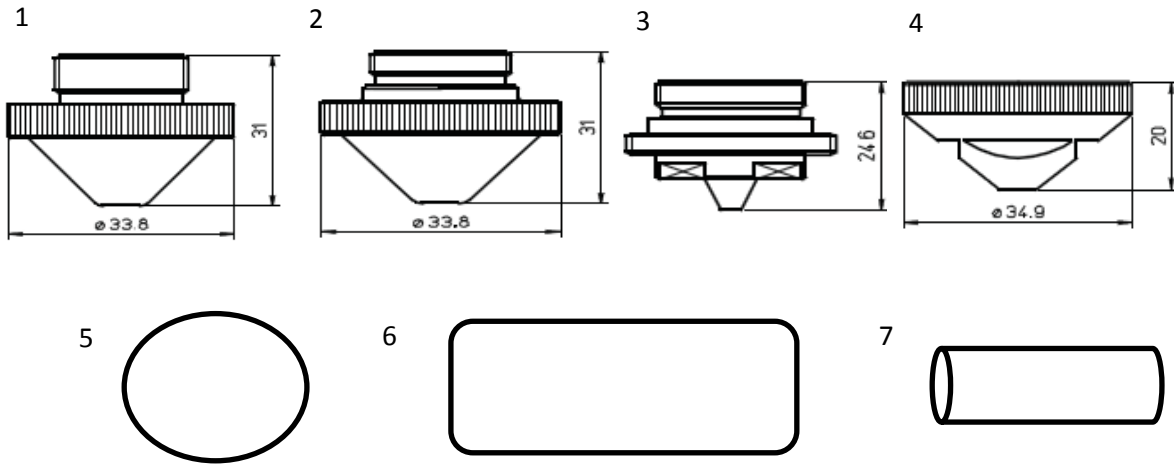

FMS COMPLETE CONSUMABLES PRODUCT LIST

NTC-BEYELER

#	DESCRIPTION AND AVAILABLE SIZES	NOTES
1	NOZZLE 1.0MM, 1.2, 1.5, 2.0, 2.5, 3.0	SOLD INDIVIDUALLY
2	NOZZLE 1.0MM, 1.2, 1.5, 2.0, 2.5, 3.0, 4.0	SOLD INDIVIDUALLY
3	NOZZLE 1.7MM WITH HOLES	SOLD INDIVIDUALLY
4	RETAINER NUT	SOLD INDIVIDUALLY
5	LENS AND OTHER OPTICS - PLEASE CONTACT US FOR PRICES AND AVAILABILITY	
6	CLEANING PAPER FOR OPTICS (50)	SOLD INDIVIDUALLY
6	EZ WIPES - 24 PACK	SOLD INDIVIDUALLY
7	SIMICHROME LENS POLISH (TUBE 1.76OZ)	SOLD INDIVIDUALLY