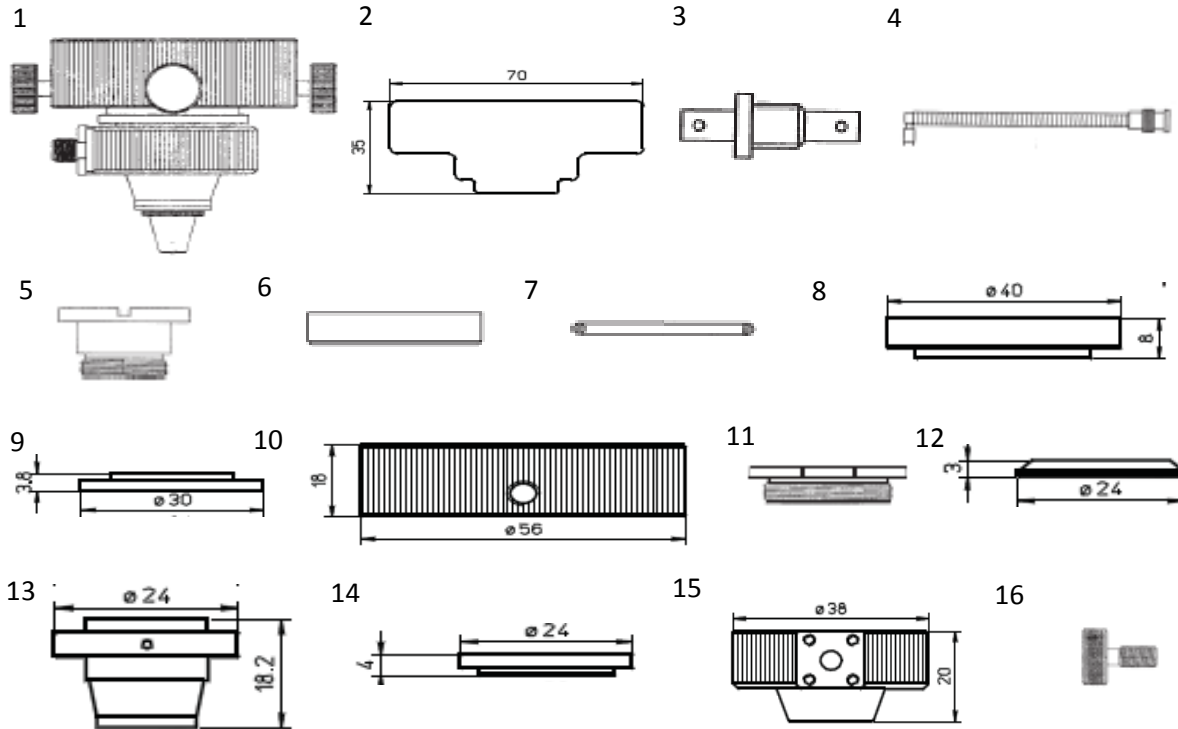

FMS COMPLETE CONSUMABLES PRODUCT LIST

MAZAK

#	DESCRIPTION AND AVAILABLE SIZES	NOTES
1	COMPLETE NOZZLE HOLDER	SOLD INDIVIDUALLY
2	PLATE	SOLD INDIVIDUALLY
3	CABLE ADAPTER	SOLD INDIVIDUALLY
4	CONNECTING CABLE FOR SENSOR HEAD	SOLD INDIVIDUALLY
5	BRACKET	SOLD INDIVIDUALLY
6	TEFLON SPACER 27X5.5	SOLD INDIVIDUALLY
7	O-RING 31X2	SOLD INDIVIDUALLY
8	BASE	SOLD INDIVIDUALLY
9	TEFLON SPACER 30X4	SOLD INDIVIDUALLY
10	RING	SOLD INDIVIDUALLY
11	BRACKET	SOLD INDIVIDUALLY
12	TEFLON SPACER 24X3	SOLD INDIVIDUALLY
13	NOZZLE HOLDER	SOLD INDIVIDUALLY
14	TEFLON SPACER 24X4	SOLD INDIVIDUALLY
15	HOUSING	SOLD INDIVIDUALLY
16	SCREW M5X0.5	SOLD INDIVIDUALLY