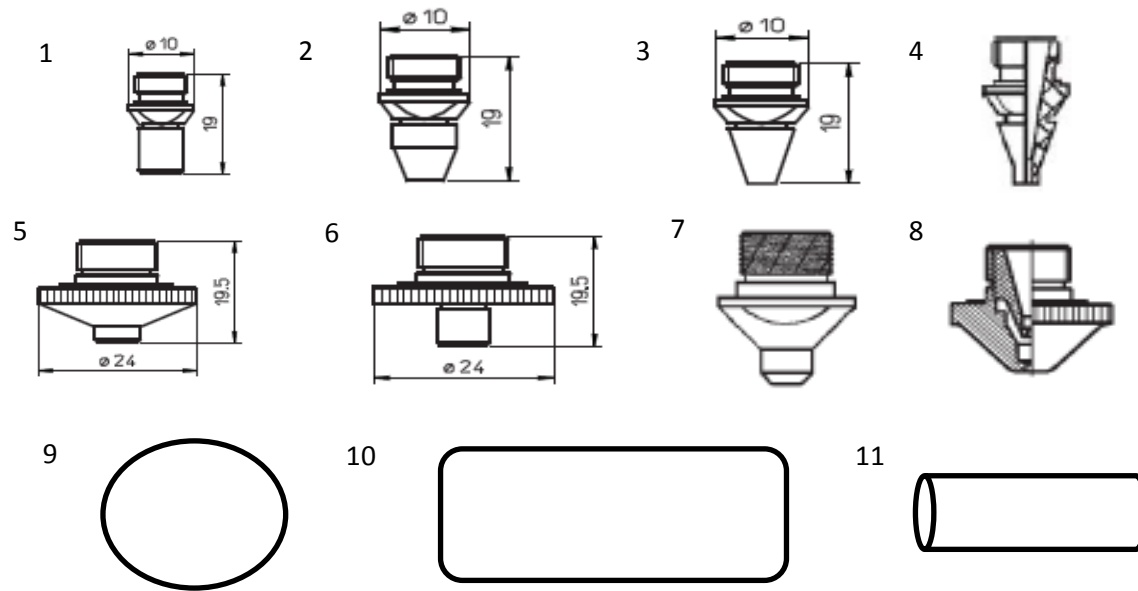

FMS COMPLETE CONSUMABLES PRODUCT LIST

PRIMA INDUSTRIES

#	DESCRIPTION AND AVAILABLE SIZES	NOTES
1	NOZZLE COPPER 1.0MM, 1.2, 1.5, 1.7, 2.0, 2.5, 3.0	EACH SIZE SOLD IN PACK OF 10
1	NOZZLE CHROME 1.0MM, 1.2, 1.5, 1.7, 2.0, 2.5, 3.0	EACH SIZE SOLD IN PACK OF 10
2	NOZZLE COPPER 1.0MM 1.2, 1.5, 1.7, 2.0, 2.5, 3.0	EACH SIZE SOLD IN PACK OF 10
2	NOZZLE CHROME 1.0MM 1.2, 1.5, 1.7, 2.0, 2.5, 3.0	EACH SIZE SOLD IN PACK OF 10
3	NOZZLE COPPER 1.0MM 1.2, 1.5, 1.7, 2.0, 2.5	EACH SIZE SOLD IN PACK OF 10
3	NOZZLE CHROME 1.0MM 1.2, 1.5, 1.7, 2.0, 2.5	EACH SIZE SOLD IN PACK OF 10
4	NOZZLE COPPER 1.0MM 1.2, 1.5, 1.7, 2.0, 2.5	EACH SIZE SOLD IN PACK OF 10
4	NOZZLE CHROME 1.0MM 1.2, 1.5, 1.7, 2.0, 2.5	EACH SIZE SOLD IN PACK OF 10
5	NOZZLE COPPER 1.0MM 1.2, 1.5, 2.0, 2.3, 2.5, 3.0	EACH SIZE SOLD IN PACK OF 10
5	NOZZLE CHROME 1.0MM 1.2, 1.5, 2.0, 2.3, 2.5, 3.0	EACH SIZE SOLD IN PACK OF 10
6	NOZZLE COPPER 1.5MM, 2.0, 2.5, 3.0	EACH SIZE SOLD IN PACK OF 10
6	NOZZLE CHROME 1.5MM, 2.0, 2.5, 3.0	EACH SIZE SOLD IN PACK OF 10
7	NOZZLE COPPER DOMINO 1.5MM, 2.0, 2.5, 3.0	EACH SIZE SOLD IN PACK OF 10
7	NOZZLE CHROME DOMINO 1.5MM, 2.0, 2.5, 3.0	EACH SIZE SOLD IN PACK OF 10
8	DOUBLE NOZZLE COPPER 1.2MM, 1.5, 2.0, 2.5	EACH SIZE SOLD IN PACK OF 10
8	DOUBLE NOZZLE CHROME 1.2MM, 1.5, 2.0, 2.5	EACH SIZE SOLD IN PACK OF 10
9	LENS AND OTHER OPTICS - PLEASE CONTACT US FOR PRICES AND AVAILABILITY	
10	CLEANING PAPER FOR OPTICS (50)	SOLD INDIVIDUALLY
10	EZ WIPES - 24 PACK	SOLD INDIVIDUALLY
11	SIMICHROME LENS POLISH (TUBE 1.76OZ)	SOLD INDIVIDUALLY
12	DUST COLLECTOR FILTERS (NOT SHOWN)	SOLD INDIVIDUALLY