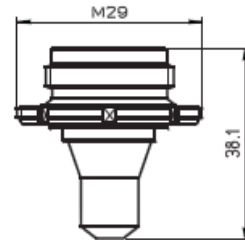

FMS COMPLETE CONSUMABLES PRODUCT LIST

TANAKA

1

2

3

4

5

#	DESCRIPTION AND AVAILABLE SIZES	NOTES
	NOZZLE ASSEMBLY (NOT SHOWN)	SOLD INDIVIDUALLY
	NOZZLE 1.7MM, 2.0, 3.0, 4.0, 5.0 (NOT SHOWN)	SOLD INDIVIDUALLY
	OUTER NOZZLE (REF # C22D-0) (NOT SHOWN)	SOLD INDIVIDUALLY
	INNER NOZZLE (REF # C22D-1) (NOT SHOWN)	SOLD INDIVIDUALLY
1	OUTER NOZZLE (REF # C20E)	SOLD INDIVIDUALLY
2	INNER NOZZLE (REF # C20E)	SOLD INDIVIDUALLY
3	LENS AND OTHER OPTICS - PLEASE CONTACT US FOR PRICES AND AVAILABILITY	
4	CLEANING PAPER FOR OPTICS (50)	SOLD INDIVIDUALLY
4	EZ WIPES - 24 PACK	SOLD INDIVIDUALLY
5	SIMICHROME LENS POLISH (TUBE 1.76OZ)	SOLD INDIVIDUALLY