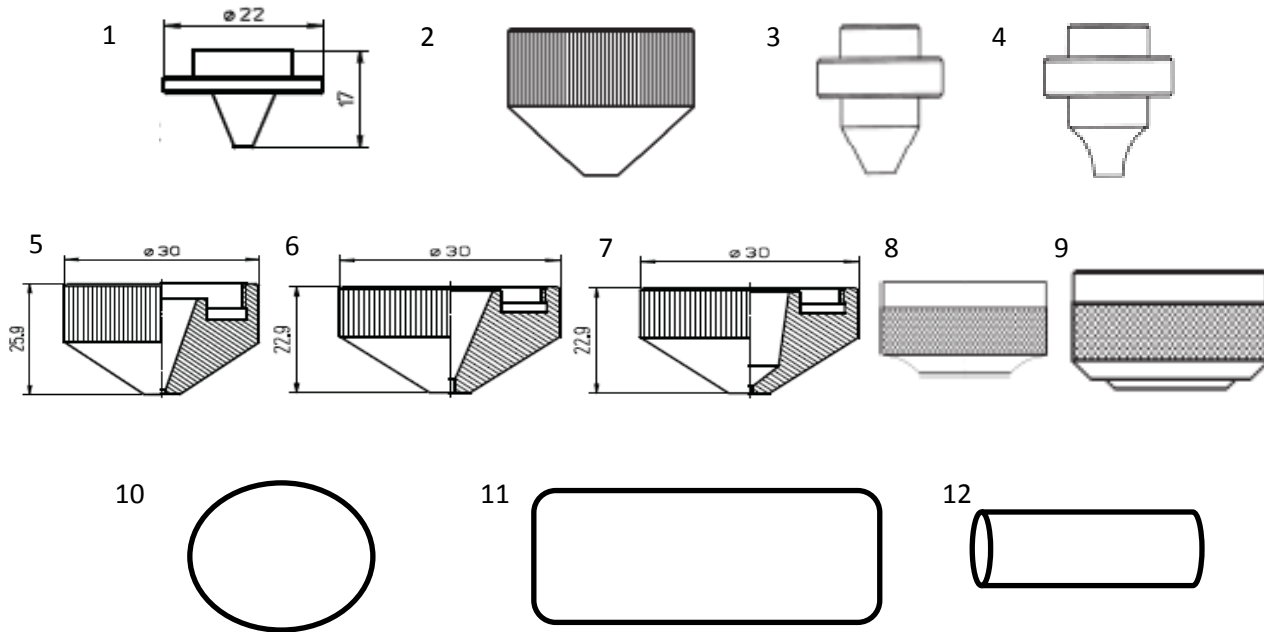

FMS COMPLETE CONSUMABLES PRODUCT LIST

---

mitsubishi

#	DESCRIPTION AND AVAILABLE SIZES	NOTES
1	DOUBLE NOZZLE INSERT 4, 6, 8, 12, 16, 20, 24 HOLES	SOLD INDIVIDUALLY
2	SHIELD CUP (TIP) FOR DOUBLE NOZZLE INSERTS	SOLD INDIVIDUALLY
3	NOZZLE 1.0MM, 1.5, 2.0, 2.5, 3.0, 3.5, 4.0	SOLD INDIVIDUALLY
4	NOZZLE 1.0MM, 1.2	SOLD INDIVIDUALLY
5	SHIELD NOZZLE 1.0MM, 1.2, 1.5, 2.0, 2.5, 3.0, 3.5, 4.0, 5.0	SOLD INDIVIDUALLY
6	NOZZLE COPPER AND CHROME 1.0MM, 1.2, 1.5, 2.0, 2.5, 3.0, 3.5, 4.0, 5.0	SOLD INDIVIDUALLY
7	NOZZLE LOW PRESSURE 1.0MM, 1.2, 1.5, 2.0, 2.5, 3.0, 3.5, 4.0, 5.0	SOLD INDIVIDUALLY
8	NOZZLE NUT SHORT (15MM)	SOLD INDIVIDUALLY
9	NOZZLE NUT LONG (18MM)	SOLD INDIVIDUALLY
10	LENS AND OTHER OPTICS - PLEASE CONTACT US FOR PRICES AND AVAILABILITY	
11	CLEANING PAPER FOR OPTICS (50)	SOLD INDIVIDUALLY
11	EZ WIPES - 24 PACK	SOLD INDIVIDUALLY
12	SIMICHROME LENS POLISH (TUBE 1.76OZ)	SOLD INDIVIDUALLY
13	O-RING (NOT SHOWN)	SOLD INDIVIDUALLY
14	INSULATOR FOR LV - NOZZLE HOLDER (NOT SHOWN)	SOLD INDIVIDUALLY