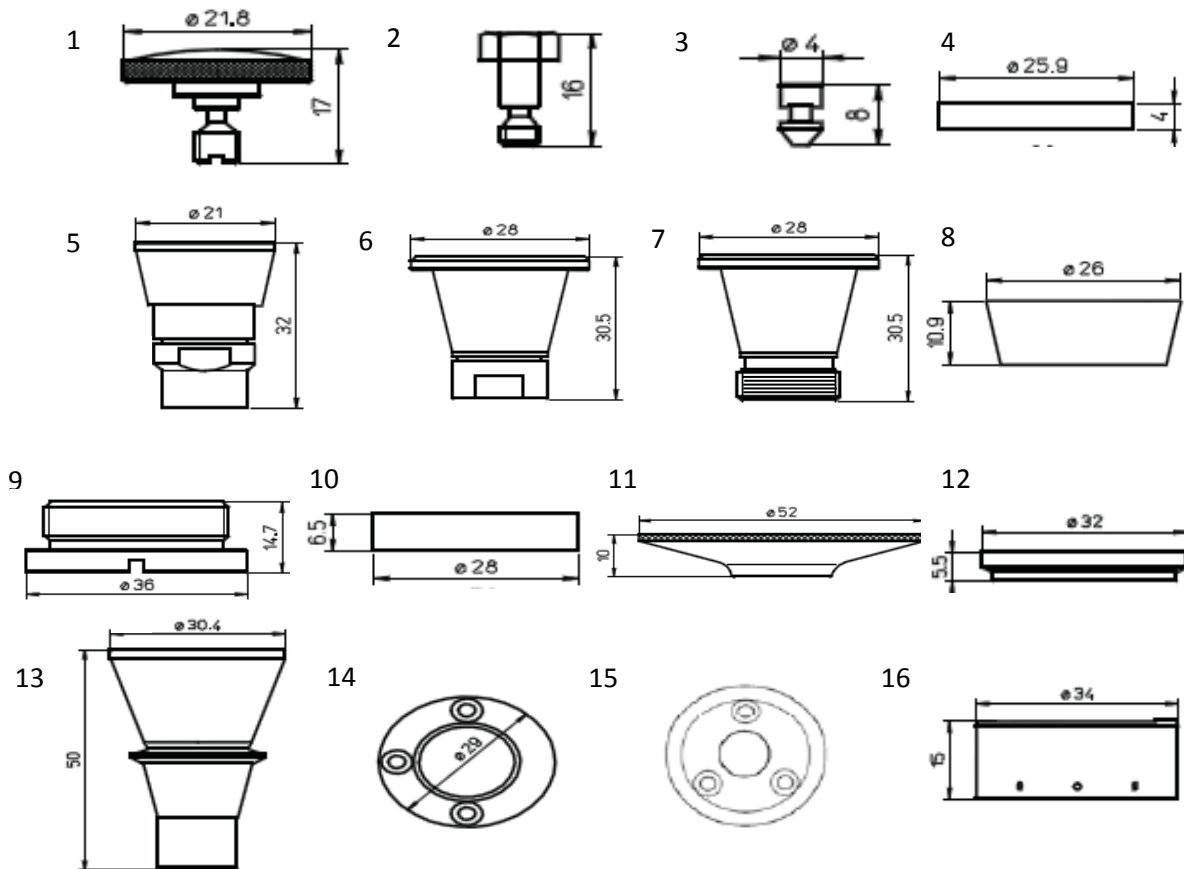

FMS COMPLETE CONSUMABLES PRODUCT LIST

BYSTRONIC

#	DESCRIPTION AND AVAILABLE SIZES	NOTES
1	KNURLED SCREW	SOLD INDIVIDUALLY
2	KNURLED SCREW	SOLD INDIVIDUALLY
3	PIN	SOLD INDIVIDUALLY
4	INSULATING RING - CERAMIC	SOLD INDIVIDUALLY
5	NOZZLE BODY	SOLD INDIVIDUALLY
6	NOZZLE BODY	SOLD INDIVIDUALLY
7	NOZZLE BODY	SOLD INDIVIDUALLY
8	CONICAL CERAMIC	SOLD INDIVIDUALLY
9	FASTENER NUT	SOLD INDIVIDUALLY
10	CERAMIC	SOLD INDIVIDUALLY
11	COPPER SHIELD	SOLD INDIVIDUALLY
12	SMALL INSULATING RING	SOLD INDIVIDUALLY
13	NOZZLE BODY	SOLD INDIVIDUALLY
14	TEFLON INSULATING DISC	SOLD INDIVIDUALLY
15	TEFLON INSULATING DISC	SOLD INDIVIDUALLY
16	LARGE INSULATING RING	SOLD INDIVIDUALLY