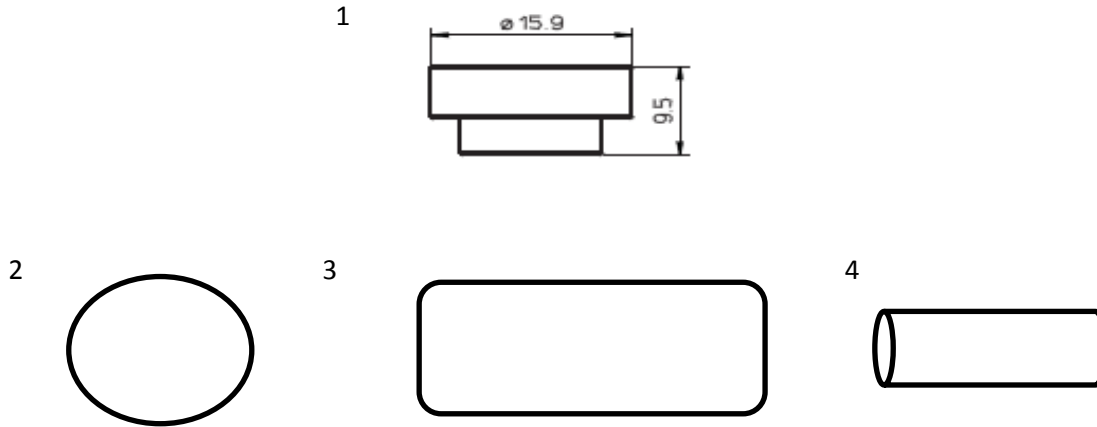

FMS COMPLETE CONSUMABLES PRODUCT LIST

STRIPPIT

#	DESCRIPTION AND AVAILABLE SIZES	NOTES
1	NOZZLE 1.0MM, 1.5, 2.0	SOLD INDIVIDUALLY
2	LENS AND OTHER OPTICS - PLEASE CONTACT US FOR PRICES AND AVAILABILITY	
3	CLEANING PAPER FOR OPTICS (50)	SOLD INDIVIDUALLY
3	EZ WIPES - 24 PACK	SOLD INDIVIDUALLY
4	SIMICHROME LENS POLISH (TUBE 1.76OZ)	SOLD INDIVIDUALLY