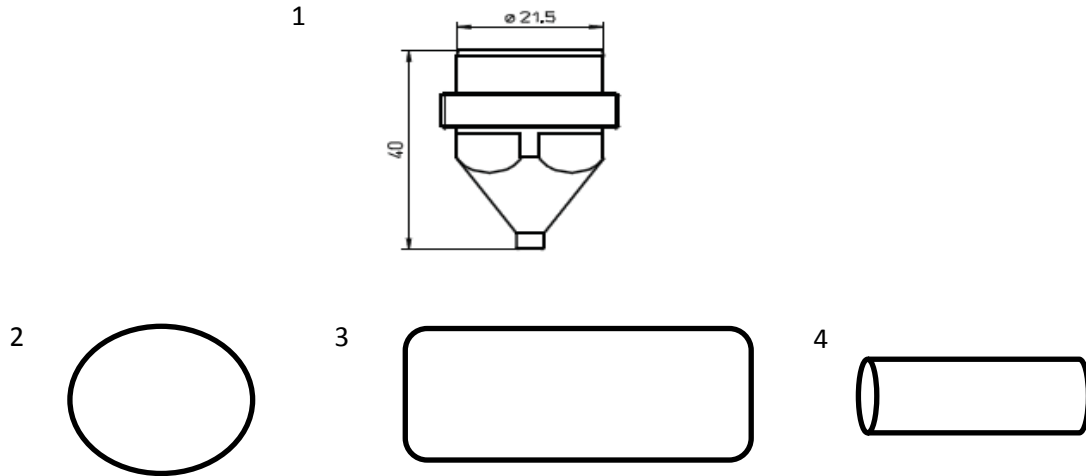

FMS COMPLETE CONSUMABLES PRODUCT LIST

NIIGATA

#	DESCRIPTION AND AVAILABLE SIZES	NOTES
1	NOZZLE 2.0MM	SOLD INDIVIDUALLY
2	LENS AND OTHER OPTICS - PLEASE CONTACT US FOR PRICES AND AVAILABILITY	
3	CLEANING PAPER FOR OPTICS (50)	SOLD INDIVIDUALLY
3	EZ WIPES - 24 PACK	SOLD INDIVIDUALLY
4	SIMICHROME LENS POLISH (TUBE 1.76OZ)	SOLD INDIVIDUALLY