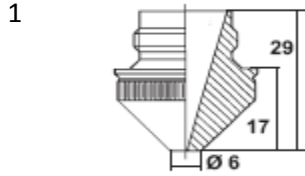

FMS COMPLETE CONSUMABLES PRODUCT LIST

SALVAGNINI

#	DESCRIPTION AND AVAILABLE SIZES	NOTES
1	NOZZLE COPPER 0.75MM, 1.0, 1.25, 1.5, 1.75, 2.0, 2.25, 2.5, 2.75, 3.0	EACH SIZE SOLD IN PACK OF 10
1	NOZZLE CHROME 0.75MM, 1.0, 1.25, 1.5, 1.75, 2.0, 2.25, 2.5, 2.75, 3.0	EACH SIZE SOLD IN PACK OF 10
2	NOZZLE COPPER 1.25MM	EACH SIZE SOLD IN PACK OF 10
2	NOZZLE CHROME 1.25MM	EACH SIZE SOLD IN PACK OF 10
3	LENS AND OTHER OPTICS - PLEASE CONTACT US FOR PRICES AND AVAILABILITY	
4	CLEANING PAPER FOR OPTICS (50)	SOLD INDIVIDUALLY
4	EZ WIPES - 24 PACK	SOLD INDIVIDUALLY
5	SIMICHROME LENS POLISH (TUBE 1.76OZ)	SOLD INDIVIDUALLY