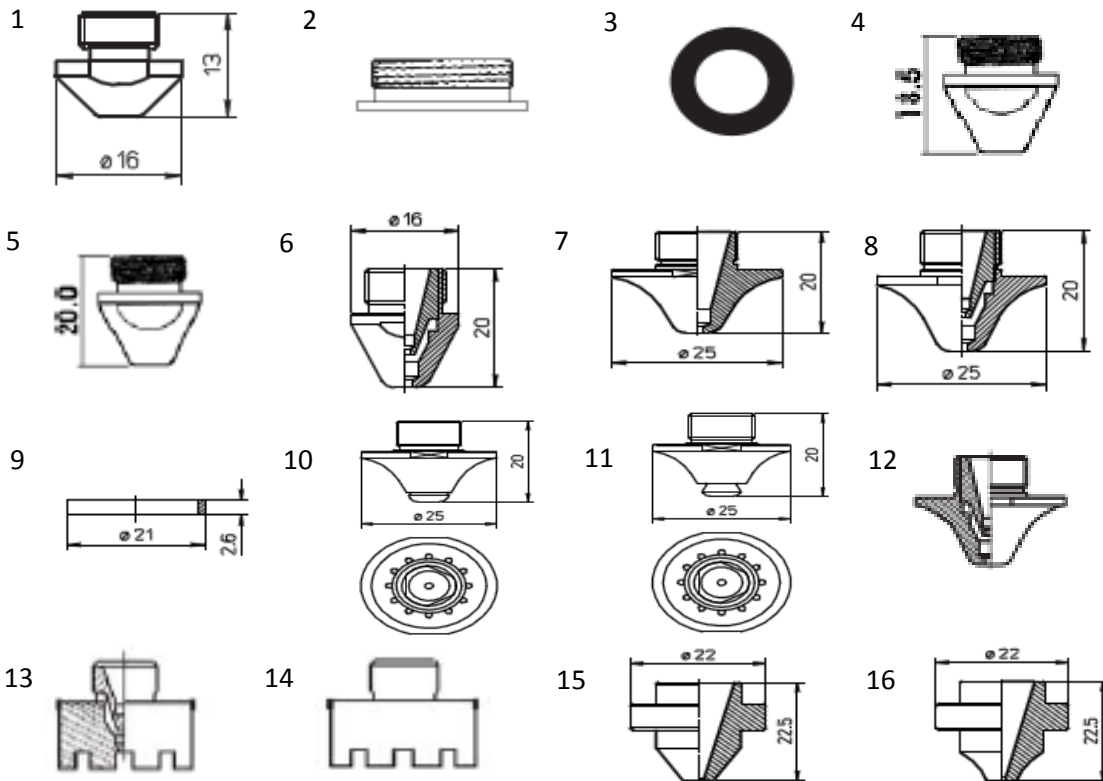

FMS COMPLETE CONSUMABLES PRODUCT LIST
AMADA

#	DESCRIPTION AND AVAILABLE SIZES	NOTES
1	NOZZLE CHROME 1.3MM, 1.5, 1.7, 2.0, 3.0	EACH SIZE SOLD IN PACK OF 10
2	CERAMIC	SOLD INDIVIDUALLY
3	HEAD PROTECTION DISC - VESPEL	SOLD INDIVIDUALLY
3	HEAD PROTECTION DISC - TEFLON 21MM	SOLD INDIVIDUALLY
4	NOZZLE CHROME 1.0MM, 1.2, 1.5, 2.0, 2.5, 3.0, 3.5, 4.0	EACH SIZE SOLD IN PACK OF 10
5	NOZZLE CHROME 2.0MM, 3.0	EACH SIZE SOLD IN PACK OF 10
6	NOZZLE CHROME 1.2MM, 1.4, 1.5, 2.0, 2.5, 3.0, 3.8, 4.0	EACH SIZE SOLD IN PACK OF 10
7	NOZZLE CHROME 0.8MM, 1.2, 1.4, 1.5, 2.0, 3.0, 4.0	EACH SIZE SOLD IN PACK OF 10
8	NOZZLE CHROME 1.2MM, 1.4, 2.0, 2.5, 3.0, 4.0	EACH SIZE SOLD IN PACK OF 10
9	TEFLON RING	SOLD INDIVIDUALLY
10	DOUBLE NOZZLE CHROME WITH HOLES 2.5MM, 4.0 (TEFLON RING INCLU.)	EACH SIZE SOLD IN PACK OF 10
11	WACS - DOUBLE NOZZLE CHROME WITH HOLES 1.4MM, 1.7, 2.0, 2.5, 4.0, 5.0	EACH SIZE SOLD IN PACK OF 10
12	CLEAN CUT DOUBLE NOZZLE CHROME 4.0MM, 5.0, 6.0, 7.0	EACH SIZE SOLD IN PACK OF 10
13	DOUBLE NOZZLE TO CUT PERFORATED SHEET 2.0MM	EACH SIZE SOLD IN PACK OF 10
14	NOZZLE TO CUT PERFORATED SHEET 2.0MM	EACH SIZE SOLD IN PACK OF 10
15	NOZZLE 1.0MM, 1.5, 1.7, 2.0, 2.5, 3.0, 3.5, 4.0	EACH SIZE SOLD IN PACK OF 10
16	NOZZLE 1.0MM, 1.2	EACH SIZE SOLD IN PACK OF 10