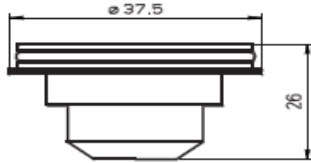

FMS COMPLETE CONSUMABLES PRODUCT LIST

TANAKA

1

2