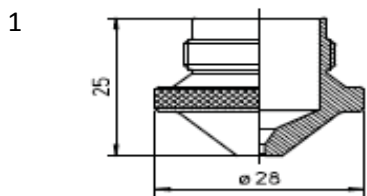

FMS COMPLETE CONSUMABLES PRODUCT LIST

LVD

#	DESCRIPTION AND AVAILABLE SIZES	NOTES
1	NOZZLE COPPER 0.8MM, 1.0, 1.2, 1.5, 2.0, 2.5 (INSIDE CYLINDRICAL)	EACH SIZE SOLD IN PACK OF 10
1	NOZZLE COPPER 1.0MM, 1.2, 1.5, 2.0, 2.5, 3.0, 3.5, 4.0 (INSIDE CONICAL)	EACH SIZE SOLD IN PACK OF 10
1	NOZZLE CHROME 0.8MM, 1.0, 1.2, 1.5, 2.0, 2.5 (INSIDE CYLINDRICAL)	EACH SIZE SOLD IN PACK OF 10
1	NOZZLE CHROME 1.0MM, 1.2, 1.5, 2.0, 2.5, 3.0, 3.5, 4.0 (INSIDE CONICAL)	EACH SIZE SOLD IN PACK OF 10
2	LENS AND OTHER OPTICS - PLEASE CONTACT US FOR PRICES AND AVAILABILITY	
3	CLEANING PAPER FOR OPTICS (50)	SOLD INDIVIDUALLY
3	EZ WIPES - 24 PACK	SOLD INDIVIDUALLY
4	SIMICHROME LENS POLISH (TUBE 1.76OZ)	SOLD INDIVIDUALLY