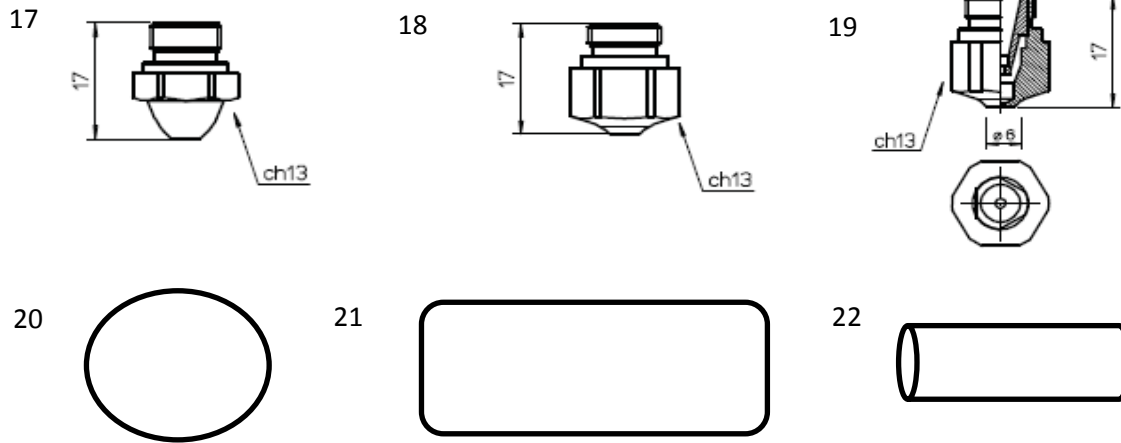

FMS COMPLETE CONSUMABLES PRODUCT LIST

BYSTRONIC

#	DESCRIPTION AND AVAILABLE SIZES	NOTES
17	NOZZLE COPPER (10) 1.0MM, (12) 1.25, (15) 1.5	EACH SIZE SOLD IN PACK OF 10
17	NOZZLE COPPER (H10) 1.0MM, (H12) 1.25, (H15) 1.5, (H17) 1.75, (H20) 2.0	EACH SIZE SOLD IN PACK OF 10
17	NOZZLE CHROME (10) 1.0MM, (12) 1.25, (15) 1.5	EACH SIZE SOLD IN PACK OF 10
17	NOZZLE CHROME (H10) 1.0MM, (H12) 1.25, (H15) 1.5, (H17) 1.75, (20) 2.0	EACH SIZE SOLD IN PACK OF 10
18	NOZZLE COPPER (K10) 1.0MM, (K12) 1.25, (K15) 1.5, (K17) 1.75, (K20) 2.0, (K25) 2.5	EACH SIZE SOLD IN PACK OF 10
18	NOZZLE COPPER (HK10) 1.0MM, (HK12) 1.25, (HK15) 1.5, (HK17), 1.75, (HK20) 2.0, (HK25) 2.5, (HK30) 3.0, (HK35) 3.5	EACH SIZE SOLD IN PACK OF 10
18	NOZZLE CHROME (K10) 1.0MM, (K12) 1.25, (K15) 1.5, (K17) 1.75, (K20) 2.0, (K25) 2.5	EACH SIZE SOLD IN PACK OF 10
18	NOZZLE CHROME (HK10) 1.0MM, (HK12) 1.25, (HK15) 1.5, (HK17), 1.75, (HK20) 2.0, (HK25) 2.5, (HK30) 3.0, (HK35) 3.5	EACH SIZE SOLD IN PACK OF 10
19	DOUBLE NOZZLE COPPER (NK10) 1.0MM, (NK12) 1.2, (NK15) 1.5, (NK17) 1.7, (NK20) 2.0, (NK25) 2.5, (NK25A) 2.5 ALUM., (NK30) 3.0, (NK30A) 3.0 ALUM., (NK35) 3.5	EACH SIZE SOLD IN PACK OF 10
19	DOUBLE NOZZLE CHROME (NK10) 1.0MM, (NK12) 1.2, (NK15) 1.5, (NK17) 1.7, (NK20) 2.0, (NK25) 2.5, (NK25A) 2.5 ALUM., (NK30) 3.0, (NK30A) 3.0 ALUM., (NK35) 3.5	EACH SIZE SOLD IN PACK OF 10
20	LENS AND OTHER OPTICS - PLEASE CONTACT US FOR PRICES AND AVAILABILITY	
21	CLEANING PAPER FOR OPTICS (50)	SOLD INDIVIDUALLY
21	EZ WIPES - 24 PACK	SOLD INDIVIDUALLY
22	SIMICHROME LENS POLISH (TUBE 1.76OZ)	SOLD INDIVIDUALLY