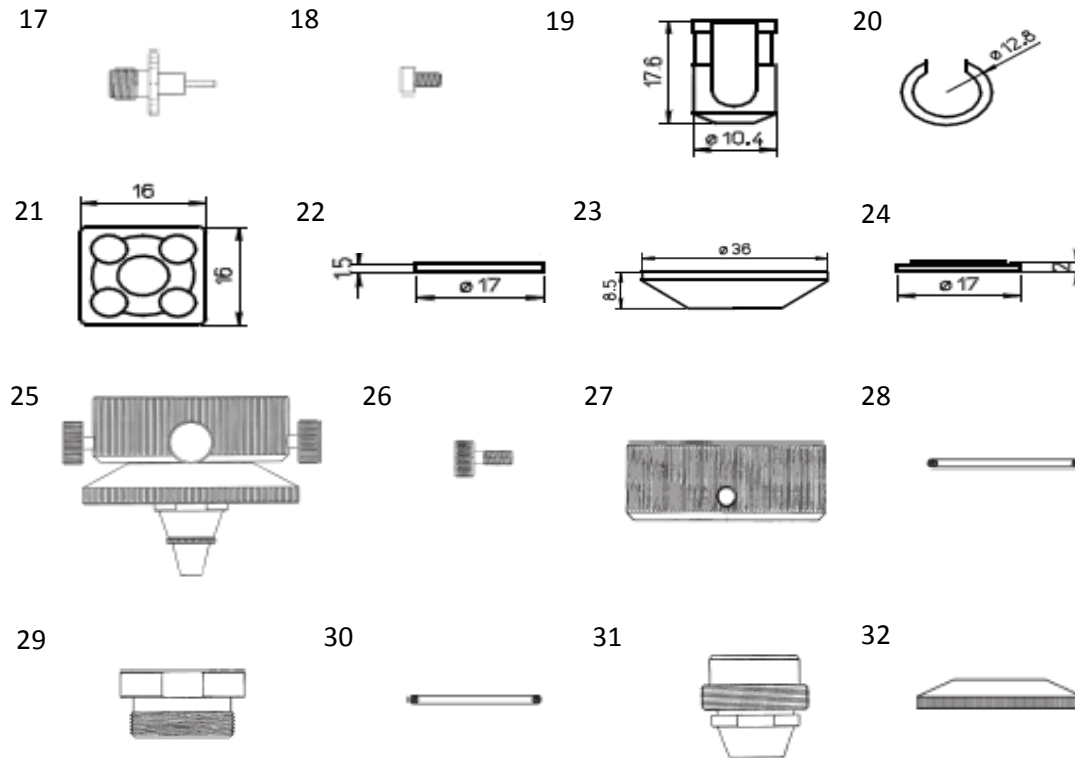

FMS COMPLETE CONSUMABLES PRODUCT LIST

MAZAK

#	DESCRIPTION AND AVAILABLE SIZES	NOTES
17	CONNECTOR	SOLD INDIVIDUALLY
18	SCREW M2.5X4	SOLD INDIVIDUALLY
19	CABLE CONNECTOR HOLDER	SOLD INDIVIDUALLY
20	CABLE COVER	SOLD INDIVIDUALLY
21	TEFLON FASTENER	SOLD INDIVIDUALLY
22	TEFLON SPACER 17X1.5	SOLD INDIVIDUALLY
23	TEFLON SPACER 36X8.5	SOLD INDIVIDUALLY
24	RING	SOLD INDIVIDUALLY
25	COMPLETE NOZZLE HOLDER	SOLD INDIVIDUALLY
26	SCREW M5X0.5	SOLD INDIVIDUALLY
27	RING	SOLD INDIVIDUALLY
28	O-RING 31X2	SOLD INDIVIDUALLY
29	BASE	SOLD INDIVIDUALLY
30	O-RING 22X1.5	SOLD INDIVIDUALLY
31	NOZZLE ADAPTER	SOLD INDIVIDUALLY
32	RETAINER	SOLD INDIVIDUALLY