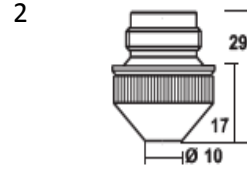

FMS COMPLETE CONSUMABLES PRODUCT LIST

SALVAGNINI

#	DESCRIPTION AND AVAILABLE SIZES	NOTES
1	NOZZLE COPPER 0.75MM, 1.0, 1.25, 1.5, 1.75, 2.0, 2.25, 2.5, 2.75, 3.0	EACH SIZE SOLD IN PACK OF 10
1	NOZZLE CHROME 0.75MM, 1.0, 1.25, 1.5, 1.75, 2.0, 2.25, 2.5, 2.75, 3.0	EACH SIZE SOLD IN PACK OF 10
2	NOZZLE COPPER 1.25MM	EACH SIZE SOLD IN PACK OF 10
2	NOZZLE CHROME 1.25MM	EACH SIZE SOLD IN PACK OF 10
3	LENS AND OTHER OPTICS - PLEASE CONTACT US FOR PRICES AND AVAILABILITY	
4	CLEANING PAPER FOR OPTICS (50)	SOLD INDIVIDUALLY
4	EZ WIPES - 24 PACK	SOLD INDIVIDUALLY
5	SIMICHROME LENS POLISH (TUBE 1.76OZ)	SOLD INDIVIDUALLY