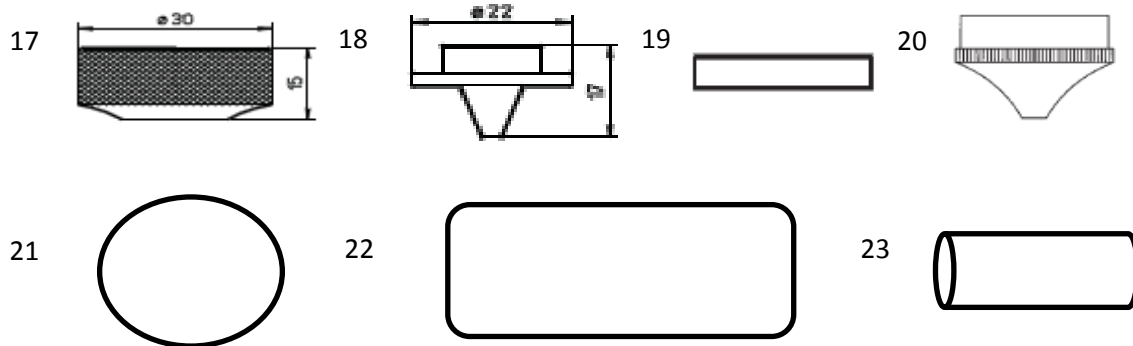

FMS COMPLETE CONSUMABLES PRODUCT LIST

AMADA

#	DESCRIPTION AND AVAILABLE SIZES	NOTES
17	NOZZLE NUT, SHORT (15MM LENGTH)	SOLD INDIVIDUALLY
18	DOUBLE NOZZLE INSERT 8 HOLES	EACH SIZE SOLD IN PACK OF 10
18	DOUBLE NOZZLE INSERT 24 HOLES	EACH SIZE SOLD IN PACK OF 10
19	TEFLON SHIELD	SOLD INDIVIDUALLY
20	NOZZLE LOCKING NUT 1.7MM, 2.0, 2.5, 4.0	EACH SIZE SOLD IN PACK OF 10
21	LENS AND OTHER OPTICS - PLEASE CONTACT US FOR PRICES AND AVAILABILITY	
22	CLEANING PAPER FOR OPTICS (50)	SOLD INDIVIDUALLY
22	EZ WIPES - 24 PACK	SOLD INDIVIDUALLY
23	SIMICHRROME LENS POLISH (TUBE 1.76OZ)	SOLD INDIVIDUALLY