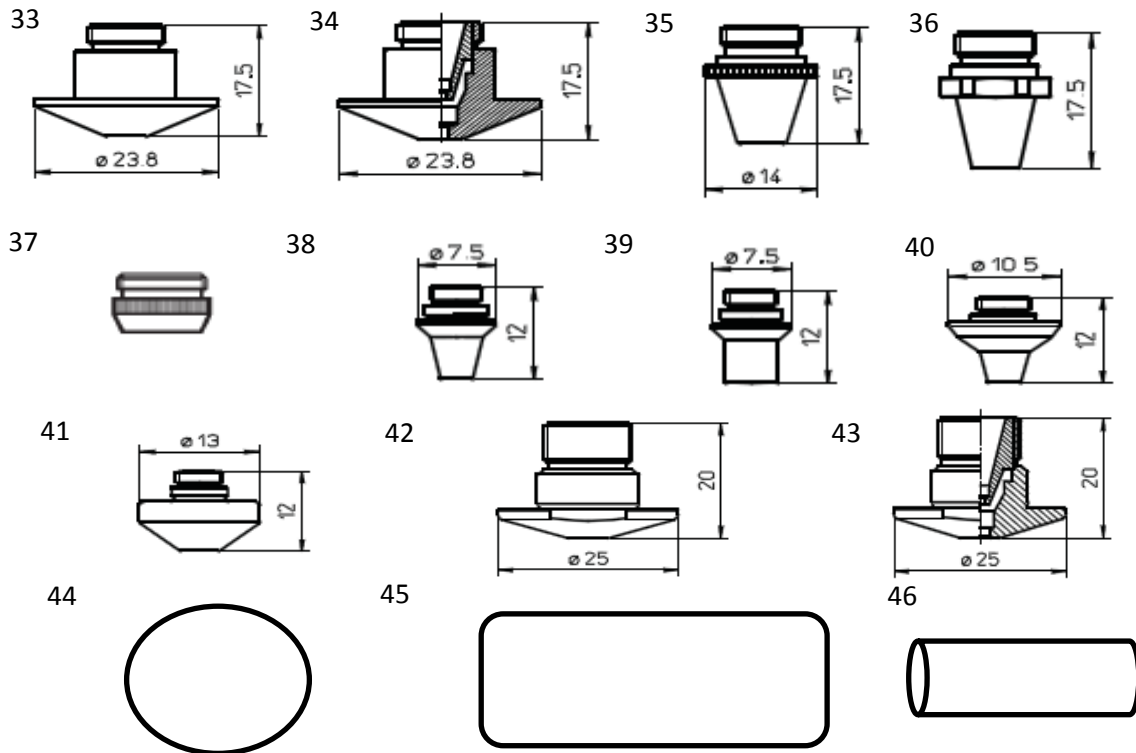

FMS COMPLETE CONSUMABLES PRODUCT LIST

MAZAK

#	DESCRIPTION AND AVAILABLE SIZES	NOTES
33	NOZZLE COPPER 0.8MM, 1.0, 1.2, 1.5, 2.0, 2.2, 2.5, 3.0, 3.5, 4.0	EACH SIZE SOLD IN PACK OF 10
33	NOZZLE CHROME 0.8MM, 1.0, 1.2, 1.5, 2.0, 2.2, 2.5, 3.0, 3.5, 4.0	EACH SIZE SOLD IN PACK OF 10
34	DOUBLE NOZZLE COPPER 1.0MM, 1.2, 1.5, 2.0, 2.2, 2.5, 3.0	EACH SIZE SOLD IN PACK OF 10
34	DOUBLE NOZZLE CHROME 1.0MM, 1.2, 1.5, 2.0, 2.2, 2.5, 3.0	EACH SIZE SOLD IN PACK OF 10
35	ADAPTER NOZZLE COPPER 0.8MM, 1.0, 1.2, 1.5, 1.7, 2.0, 2.5, 3.0, 3.5, 4.0	EACH SIZE SOLD IN PACK OF 10
35	ADAPTER NOZZLE CHROME 0.8MM, 1.0, 1.2, 1.5, 1.7, 2.0, 2.5, 3.0, 3.5, 4.0	EACH SIZE SOLD IN PACK OF 10
36	ADAPTER 6 EDGE NOZZLE COPPER 0.8MM, 1.0, 1.2, 1.5, 1.7, 2.0, 2.5, 3.0	EACH SIZE SOLD IN PACK OF 10
36	ADAPTER 6 EDGE NOZZLE CHROME 0.8MM, 1.0, 1.2, 1.5, 1.7, 2.0, 2.5, 3.0	EACH SIZE SOLD IN PACK OF 10
37	RING FOR SPACE GEAR VESPEL	SOLD INDIVIDUALLY
38	NOZZLE KK 1.0MM, 1.2, 1.5, 1.8, 2.0	EACH SIZE SOLD IN PACK OF 10
39	NOZZLE ZK 1.0MM 1.2, 1.5, 1.8, 2.0	EACH SIZE SOLD IN PACK OF 10
40	NOZZLE 3D 1.0MM, 1.2, 1.5, 1.8, 2.0, 2.5, 3.0	EACH SIZE SOLD IN PACK OF 10
41	NOZZLE 2D 1.0MM, 1.2, 1.5, 1.8, 2.0, 2.5, 3.0	EACH SIZE SOLD IN PACK OF 10
42	NOZZLE CHROME 1.0MM, 1.2, 1.5, 2.0, 2.5, 3.0, 3.5, 4.0	EACH SIZE SOLD IN PACK OF 10
43	DOUBLE NOZZLE CHROME 1.2MM, 1.5, 2.0, 2.5, 3.0, 3.5, 4.0	EACH SIZE SOLD IN PACK OF 10
44	LENS AND OTHER OPTICS - PLEASE CONTACT US FOR PRICES AND AVAILABILITY	
45	CLEANING PAPER FOR OPTICS (50)	SOLD INDIVIDUALLY
45	EZ WIPES - 24 PACK	SOLD INDIVIDUALLY
46	SIMICHROME LENS POLISH (TUBE 1.76OZ)	SOLD INDIVIDUALLY