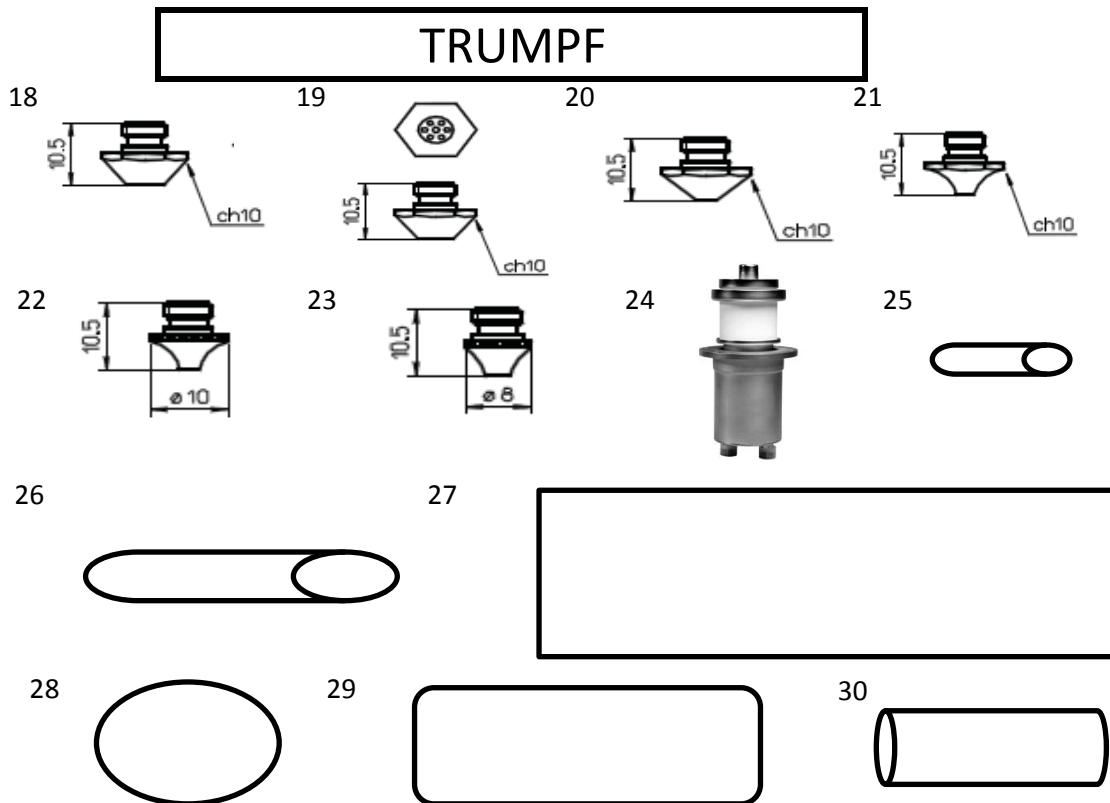

FMS COMPLETE CONSUMABLES PRODUCT LIST

#	DESCRIPTION AND AVAILABLE SIZES	NOTES
18	NOZZLE COPPER 1.0MM, 1.0 HD, 1.4 HD, 1.7 HD, 2.3 HD	EACH SIZE SOLD IN PACK OF 10
18	NOZZLE CHROME 1.0MM, 1.0 HD, 1.4 HD, 1.7 HD, 2.3 HD	EACH SIZE SOLD IN PACK OF 10
19	SHOWER NOZZLE 1.0MM	EACH SIZE SOLD IN PACK OF 10
20	NOZZLE COPPER 1.0MM, 1.0 HD, 1.4 HD, 1.7 HD, 2.3 HD	EACH SIZE SOLD IN PACK OF 10
20	NOZZLE CHROME 1.0MM, 1.0 HD, 1.4 HD, 1.7 HD, 2.3 HD	EACH SIZE SOLD IN PACK OF 10
21	NOZZLE COPPER 1.0MM, 1.4 HD, 1.7 HD, 2.3 HD	EACH SIZE SOLD IN PACK OF 10
21	NOZZLE CHROME 1.0MM, 1.4 HD, 1.7 HD, 2.3 HD	EACH SIZE SOLD IN PACK OF 10
22	NOZZLE ROUGH EDGE COPPER 1.0MM, 1.2, 1.4, 1.7	EACH SIZE SOLD IN PACK OF 10
22	NOZZLE ROUGH EDGE CHROME 1.0MM, 1.2, 1.4, 1.7	EACH SIZE SOLD IN PACK OF 10
23	NOZZLE COPPER 0.8MM HD, 1.0 HD, 1.4 HD, 1.7 HD, 2.3 HD	EACH SIZE SOLD IN PACK OF 10
23	NOZZLE CHROME 0.8MM HD, 1.0 HD, 1.4 HD, 1.7 HD, 2.3 HD	EACH SIZE SOLD IN PACK OF 10
24	NEW AND REMANUFACTURED RF TUBES (UP TO 4KW AND 5-6KW). PLUS SACRIFICIAL ANODE KIT FOR RF TUBE INSTALLS (KIT NOT SHOWN).	EACH SOLD INDIVIDUALLY
25	SMALL BLUE FILTER INSERT (MORE FILTERS AVAILABLE)	SOLD INDIVIDUALLY
26	WATER FILTER (MORE FILTERS AVAILABLE)	SOLD INDIVIDUALLY, QTY DISCOUNT AVAILABLE
27	DUST COLLECTOR FILTERS (FOR HANDTE AND KELLER UNITS)	SOLD INDIVIDUALLY
28	LENS AND OTHER OPTICS - PLEASE CONTACT US FOR PRICES AND AVAILABILITY	
29	CLEANING PAPER FOR OPTICS (50)	SOLD INDIVIDUALLY
29	EZ WIPES - 24 PACK	SOLD INDIVIDUALLY
30	SIMICHROME LENS POLISH (TUBE 1.76OZ)	SOLD INDIVIDUALLY
31	SPECIAL DOUBLE NOZZLE IN COPPER OR CHROME (NOT SHOWN)	SOLD INDIVIDUALLY