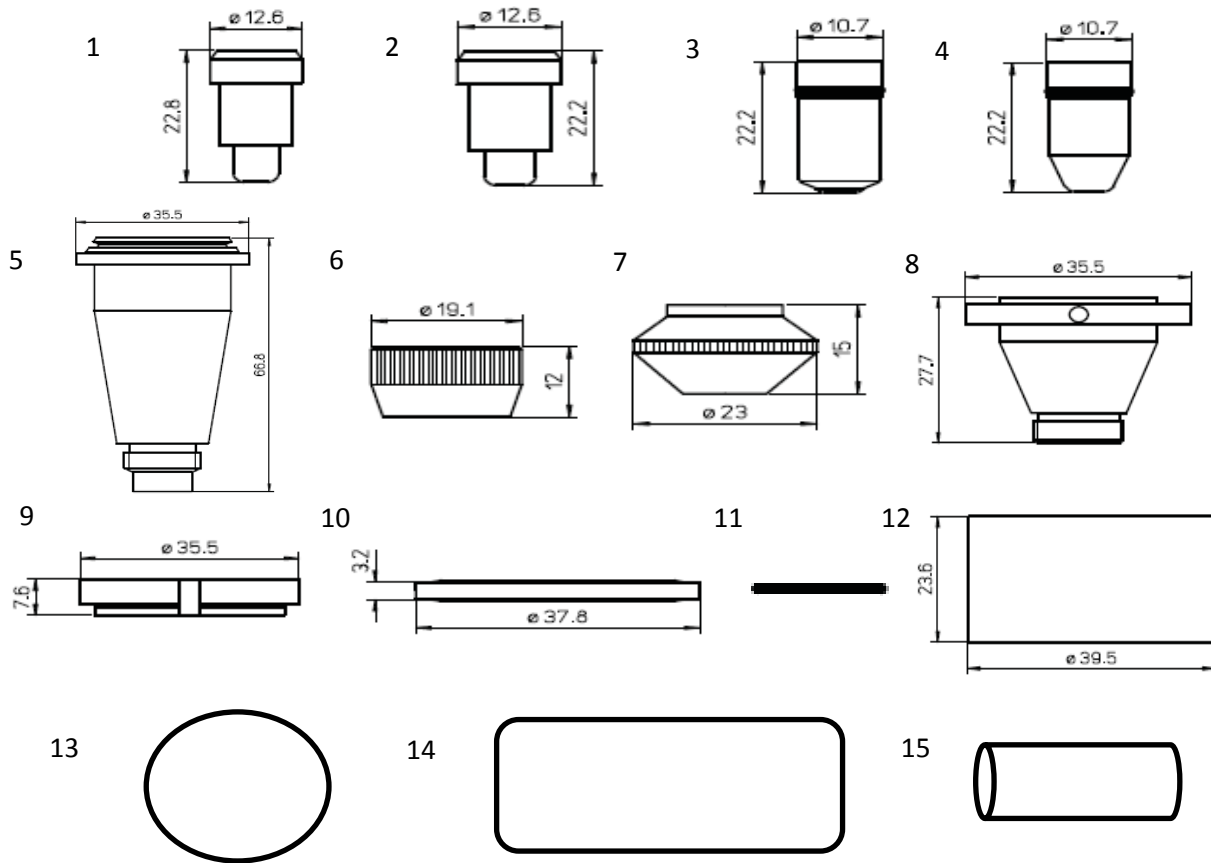

FMS COMPLETE CONSUMABLES PRODUCT LIST

CINCINNATI

#	DESCRIPTION AND AVAILABLE SIZES	NOTES
1	ELONGATED TIP (1.5MM)	SOLD INDIVIDUALLY
2	STANDARD TIP 0.040, 0.060, 0.080 CONTACT	SOLD INDIVIDUALLY
3	NOZZLE 1.5MM, 2.0MM	SOLD INDIVIDUALLY
4	NOZZLE 1.0MM, 1.2 BLUNT, 1.3 BLUNT, 1.4 BLUNT, 1.5 BLUNT, 2.0, 2.5 BLUNT, 3.0 BLUNT, 1.0 SHOWER BLUNT, 1.5 SHOWER BLUNT, 2.0 SHOWER BLUNT	SOLD INDIVIDUALLY
5	TIP RETAINER EXTENSION	SOLD INDIVIDUALLY
6	TIP LOCK NUT (NON CONTACT)	SOLD INDIVIDUALLY
7	TIP RETAINER NUT (TAPERED)	SOLD INDIVIDUALLY
8	NOZZLE BODY	SOLD INDIVIDUALLY
9	INSULATING RING	SOLD INDIVIDUALLY
10	TEFLON SEAL	SOLD INDIVIDUALLY
11	NOZZLE O-RING	10 PACK
12	NOZZLE HOLDER (CONTACT AND CONTACT WITH GASKET)	SOLD INDIVIDUALLY
13	LENS AND OTHER OPTICS - PLEASE CONTACT US FOR PRICES AND AVAILABILITY	
14	CLEANING PAPER FOR OPTICS (50)	SOLD INDIVIDUALLY
14	EZ WIPES - 24 PACK	SOLD INDIVIDUALLY
15	SIMICHROME LENS POLISH (TUBE 1.76OZ)	SOLD INDIVIDUALLY