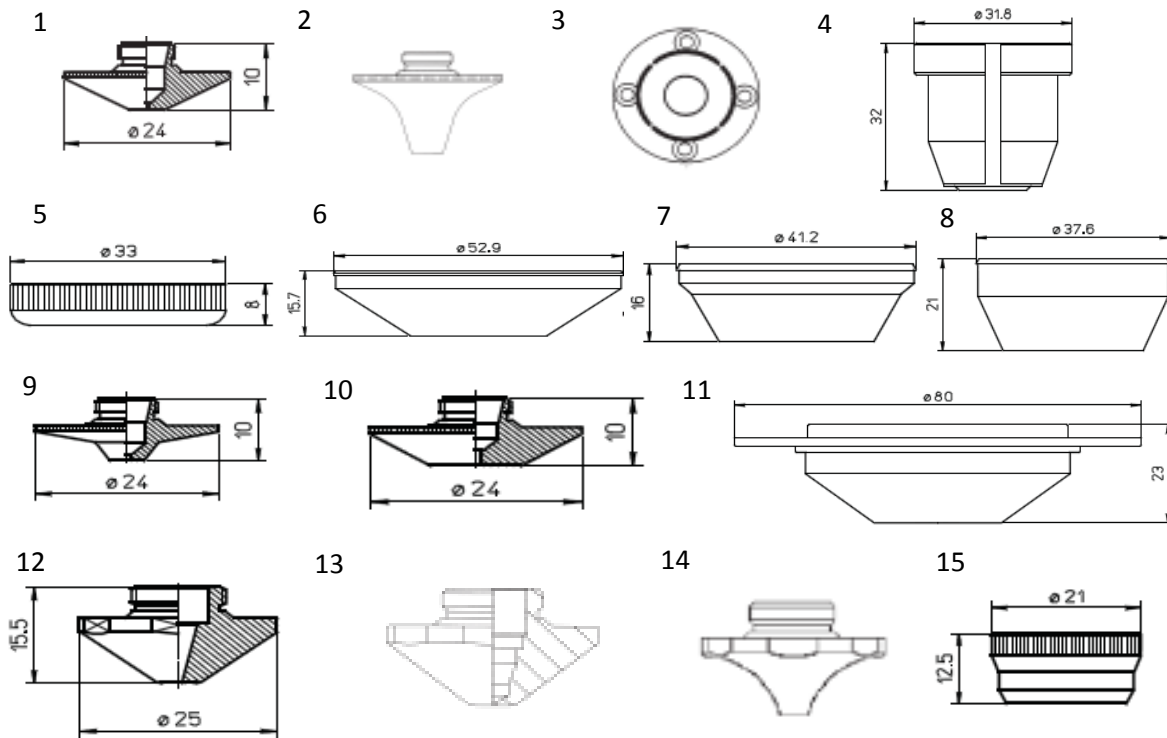

FMS COMPLETE CONSUMABLES PRODUCT LIST

TRUMPF

#	DESCRIPTION AND AVAILABLE SIZES	NOTES
1	NOZZLE COPPER 0.8MM, 1.0, 1.2, 1.4 WITH STEP, 1.4 WITH STRAIGHT TAPER, 1.5, 1.7, 2.0, 2.3, 2.5, 2.7, 3.0	EACH SIZE SOLD IN PACK OF 10
1	NOZZLE CHROME 0.8MM, 1.0, 1.2, 1.4, 1.7, 2.0, 2.3, 2.7	EACH SIZE SOLD IN PACK OF 10
2	LONG NOZZLE COPPER 0.8MM 1.0, 1.2, 1.4, 1.7, 2.0, 2.3, 2.7	EACH SIZE SOLD IN PACK OF 10
2	LONG NOZZLE CHROME 0.8MM 1.0, 1.2, 1.4, 1.7, 2.0, 2.3, 2.7	EACH SIZE SOLD IN PACK OF 10
3	BREAKAWAY PLATE	SOLD INDIVIDUALLY
4	CERAMIC NOZZLE HOLDER (MORE CERAMICS AVAILABLE)	SOLD INDIVIDUALLY, QTY DISCOUNT AVAILABLE
5	LOCKING NUT	SOLD INDIVIDUALLY
6	TEFLON COVER WHITE	SOLD INDIVIDUALLY
7	TEFLON COVER WHITE	SOLD INDIVIDUALLY
8	TEFLON COVER WHITE AND BLACK	SOLD INDIVIDUALLY
9	NOZZLE 0.8MM, 1.0, 1.4 HIGH PRESSURE, 1.7 HIGH PRESSURE	EACH SIZE SOLD IN PACK OF 10
10	NOZZLE 1.5MM, 2.0, 3.0	EACH SIZE SOLD IN PACK OF 10
11	TEFLON COVER WHITE	SOLD INDIVIDUALLY
12	NOZZLE FOR NEW 6/7KW LASER. 0.8MM, 1.0, 1.2, 1.4, 1.7, 2.0, 2.3, 2.7	EACH SIZE SOLD IN PACK OF 10
13	DOUBLE NOZZLE FOR NEW 6/7KW LASER. 0.8MM, 1.0, 1.2, 1.4, 1.7, 2.0, 2.3, 2.7	EACH SIZE SOLD IN PACK OF 10
14	NOZZLE EAB FOR NEW 6/7KW LASER. 0.8MM, 1.0, 1.2, 1.4, 1.7, 2.0, 2.3, 2.7	EACH SIZE SOLD IN PACK OF 10
15	LOCKING NUT	SOLD INDIVIDUALLY
16	MICROLUBE GB00 (NOT SHOWN) (ALSO AVAILABLE GL261)	SOLD INDIVIDUALLY
17	PLASTIC TUBING (VARIETY OF SIZES AND STYLES AVAILABLE) (NOT SHOWN)	SOLD INDIVIDUALLY